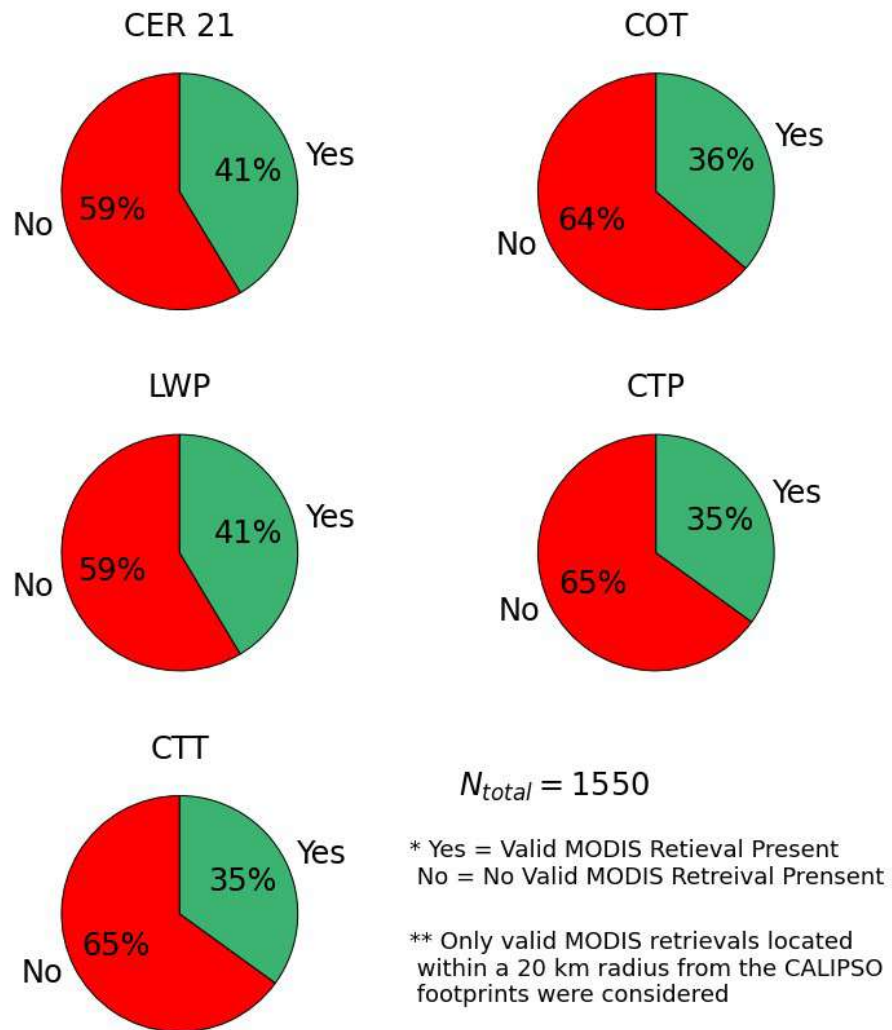

Figure 1

Figure 2

* Data :- CALIPSO :
 CAL_LID_L2_05kmMLay-Standard-V4-51.2011-12-02T07-20-11ZD.hdf
 MODIS :MYD06_L2.A2011336.0755.061.2018035025012.hdf

** Dots : CALIPSO footprints, Colormesh : MODIS Retrieval
 Open Circles: 20 km radius from the CALIPSO footprints

Figure 3

* Data :- CALIPSO :
 CAL_LID_L2_05kmMLay-Standard-V4-51.2011-12-02T07-20-11ZD.hdf
 MODIS :MYD06_L2.A2011336.0755.061.2018035025012.hdf
 ** Dots : CALIPSO footprints, Colormesh : MODIS Retrieval
 Open Circles: 20 km radius from the CALIPSO footprints

Figure 4