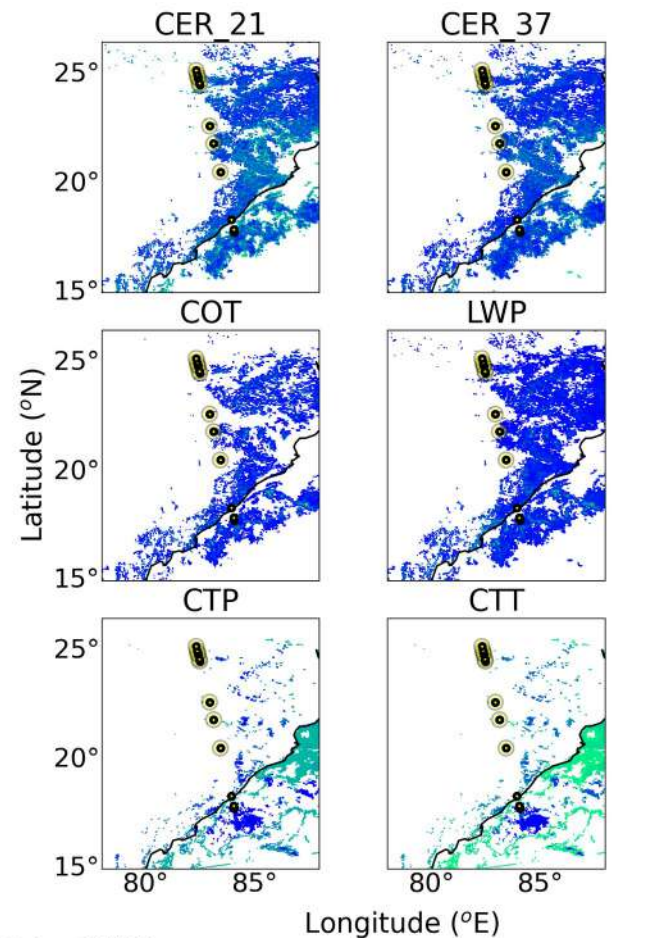

Figure 1

Figure 2

* Data :- CALIPSO :
 CAL_LID_L2_05kmMLay-Standard-V4-51.2011-12-02T07-20-11ZD.hdf
 MODIS :MYD06_L2.A2011336.0755.061.2018035025012.hdf

** Dots : CALIPSO footprints, Colormesh : MODIS Retrieval
 Open Circles: 20 km radius from the CALIPSO footprints

Figure 3

* Data :- CALIPSO :
 CAL_LID_L2_05kmMLay-Standard-V4-51.2011-12-02T07-20-11ZD.hdf
 MODIS :MYD06_L2.A2011336.0755.061.2018035025012.hdf
 ** Dots : CALIPSO footprints, Colormesh : MODIS Retrieval
 Open Circles: 20 km radius from the CALIPSO footprints

Figure 4