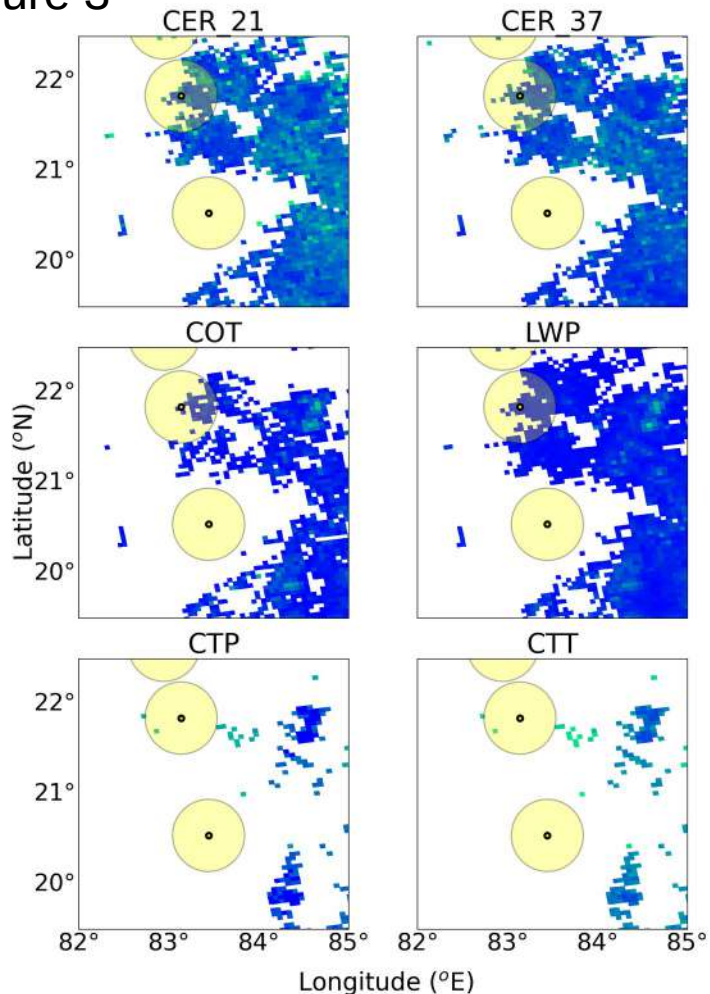

Figure 1

Figure 2

* Data :- CALIPSO :
 CAL_LID_L2_05kmMLay-Standard-V4-51.2011-12-02T07-20-11ZD.hdf
 MODIS :MYD06_L2.A2011336.0755.061.2018035025012.hdf

** Dots : CALIPSO footprints, Colormesh : MODIS Retrieval
 Open Circles: 20 km radius from the CALIPSO footprints

Figure 3

* Data :- CALIPSO :
 CAL_LID_L2_05kmMLay-Standard-V4-51.2011-12-02T07-20-11ZD.hdf
 MODIS :MYD06_L2.A2011336.0755.061.2018035025012.hdf
 ** Dots : CALIPSO footprints, Colormesh : MODIS Retrieval
 Open Circles: 20 km radius from the CALIPSO footprints

Figure 4